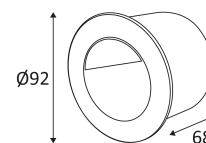

KO 703R

- Round ecorative wall recessed fixture for corridor lighting.
- Protective glass.
- Recessed box included.
- Non-dimmable converter built in the device.

This product contains 1 light source(s) of energy efficiency E.

CODE	MATERIAL	AC	DC	LED	T° (K)	LED Lumen	System Lumen
KO703R	ALUMINIUM	AC 230V	DC 350mA 3V	1W	3000K	120 Lm	56 Lm

Recessed wall mounting only.

Indoor use only.

Protected against the ingress of solid bodies greater than 1mm. Protected against splashing water.

Protection against an impact energy of 0,20 Joule.

Live parts are equipped with additional isolation protection, such as reinforced or double insulation.

Hole cut to insert luminaire (82 mm)

Product in conformity CE.

CRI>80

LED specifications.

Photobiological risk RG1

Test on 650°.

Power supply included.

Connect to a constant current Led power supply of 350mA DC.

5 years warranty.

Replaceable LED light source by an electrician.

Replaceable control gear by an electrician.