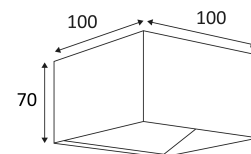

# KAVA

- Decorative wall lamp.
- UP and down lighting.
- Dimmable converter built in the device.

This product contains 1 light source(s) of energy efficiency F.

CODE	COLOR	MATERIAL	AC	LED	T° (K)	LED Lumen	System Lumen
KU147916	MATT WHITE	ALUMINIUM	AC 230V	5W	3000K	500 Lm	485 Lm
WA209WW18	MATT BLACK - GOLDEN	ALUMINIUM	AC 230V	5W	3000K	500 Lm	280 Lm
WA209WW80	MATT WHITE - GOLD	ALUMINIUM	AC 230V	5W	3000K	500 Lm	340 Lm