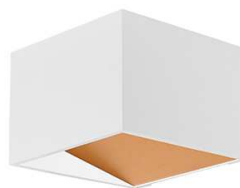

# KAVA

- Decorative wall lamp.
- UP and down lighting.
- Dimmable converter built in the device.

This product contains 1 light source(s) of energy efficiency F.

CODE	COLOR	MATERIAL	AC	LED	T° (K)	LED Lumen	System Lumen
KU147916	MATT WHITE	ALUMINIUM	AC 230V	5W	3000K	500 Lm	485 Lm
WA209WW18	MATT BLACK - GOLDEN	ALUMINIUM	AC 230V	5W	3000K	500 Lm	280 Lm
WA209WW80	MATT WHITE - GOLD	ALUMINIUM	AC 230V	5W	3000K	500 Lm	340 Lm

MATT WHITE

MATT BLACK - GOLDEN

MATT WHITE - GOLD

Wall mounting only. This lamp illuminates on 2 areas.

Indoor use only.

Protected against the ingress of solid bodies greater 12 mm. No protection against the ingress of liquids.