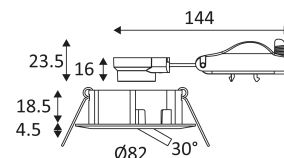

KASA RX GU10

- Adjustable round recessed spotlight.
- Fastened with springs.
- Automatic double terminal block.
- Compatible with MODU LED 9W dimmable.

CODE	COLOR	MATERIAL	SOCKET	AC	Watt Max	LAMP
DO54705	MATT BLACK	ALUMINIUM	GU10 AUTO	AC 230V	10W	PAR16 LED
DO54721	SATIN NICKEL	ALUMINIUM	GU10 AUTO	AC 230V	10W	PAR16 LED
DO54730	MATT WHITE	ALUMINIUM	GU10 AUTO	AC 230V	10W	PAR16 LED

LIGHT SOURCES	AC/DC	LED	T° (K)	System Lumen	LED Lumen
LED9W500DWW	AC 230V	9W	3000K	830 Lm	940 Lm

Recessed ceiling mounting only.

Indoor use only.

Protected against the ingress of solid bodies greater than 12 mm. Protected against rain.

Protection against an impact energy of 1 Joule.

Live parts are equipped with additional isolation protection, such as reinforced or double insulation.

Hole cut to insert luminaire (75mm)

The luminaire can be adjusted vertically up to a maximum of 30°.

Product in conformity CE.

Test on 650°.

Product can not be covered after installation even with insulation.

5 years warranty.