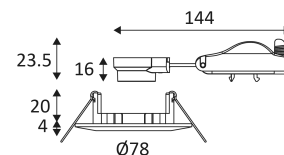

KASA R GU10

- Fixed round recessed spotlight.
- Fastened with springs.
- Automatic double terminal block.
- Compatible with MODU LED 9W dimmable.

CODE	COLOR	MATERIAL	SOCKET	AC	Watt Max	LAMP
DO54605	MATT BLACK	ALUMINIUM	GU10 AUTO	AC 230V	10W	PAR16 LED
DO54621	SATIN NICKEL	ALUMINIUM	GU10 AUTO	AC 230V	10W	PAR16 LED
DO54630	MATT WHITE	ALUMINIUM	GU10 AUTO	AC 230V	10W	PAR16 LED

Protection against an impact energy of 1 Joule.

Live parts are equipped with additional isolation protection, such as reinforced or double insulation.

Hole cut to insert luminaire (60mm)

Product in conformity CE.