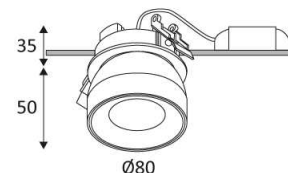

KARTY RDX

CODE	MATERIAL	AC	DC	LED	T° (K)	LED Lumen	System Lumen
DO341WW16	USD	AC 230V	DC 350mA 18V	8W	3000K	760 Lm	595 Lm
DO341WW21	USD	AC 230V	DC 350mA 18V	8W	3000K	760 Lm	595 Lm

Recessed ceiling mounting only.

Indoor use only.

Protected against the ingress of solid bodies greater 12 mm. No protection against the ingress of liquids.

Protection against an impact energy of 0,20 Joule.

Product can be connected to low-voltage systems. A safety extra low voltage luminaire in which voltages higher than those of SELV are not generated.

Hole cut to insert luminaire (73mm)

Vertical orientation maximum to 45°.

Horizontal orientation maximum to 355°.

Beam 38°.

Product in conformity CE.

Colour rendering index >90.

LED specifications.

Photobiological risk RG1

Test on 650°.

Product can not be covered after installation even with insulation.

Class II power supply included.

Connect to a constant current Led power supply of 350mA DC.

The product is dimmable.