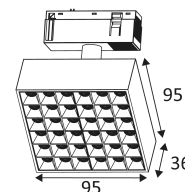

KARO 3

- Accent lighting fixture for 48V track.
- Non dimmable.

This product contains 1 light source(s) of energy efficiency F.

CODE	COLOR	MATERIAL	DC	LED	T° (K)	LED Lumen	System Lumen
TR362WW05	MATT BLACK	ALUMINIUM	DC 48V	25W	3000K	3000 Lm	2114 Lm
TR362NW05	MATT BLACK	ALUMINIUM	DC 48V	25W	4000K	3100 Lm	2221 Lm

Product can be connected to low-voltage systems. A safety extra low voltage luminaire in which voltages higher than those of SELV are not generated.

Vertical orientation maximum to 90°.

Horizontal orientation maximum to 355°.