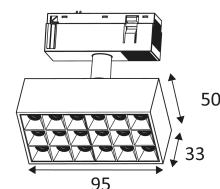

KARO 2

- Accent lighting fixture for 48V track.
- Non dimmable.

This product contains 1 light source(s) of energy efficiency F.

CODE	COLOR	MATERIAL	DC	LED	T° (K)	LED Lumen	System Lumen
TR361WW05	MATT BLACK	ALUMINIUM	DC 48V	15W	3000K	1750 Lm	1138 Lm
TR361NW05	MATT BLACK	ALUMINIUM	DC 48V	15W	4000K	1850 Lm	1146 Lm

Wall and ceiling mounting only.

Indoor use only.

Protected against the ingress of solid bodies greater 12 mm. No protection against the ingress of liquids.

Protection against an impact energy of 0,20 Joule.

Product can be connected to low-voltage systems. A safety extra low voltage luminaire in which voltages higher than those of SELV are not generated.

Vertical orientation maximum to 90°.

Horizontal orientation maximum to 355°.

Beam 30°.

Product in conformity CE.

CRI>80

LED specifications.

Photobiological risk RG1

Test on 650°.

Connect to a constant voltage LED power supply of 48VDC.

3 years warranty.

Photometric data available on our website: www.indigo-lighting.com

Replaceable LED light source by an electrician.