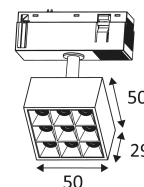

KARO 1

- Luminaire for accent lighting for 48V track.
- Non dimmable.

This product contains 1 light source(s) of energy efficiency F.

CODE	COLOR	MATERIAL	DC	LED	T° (K)	LED Lumen	System Lumen
TR360WW05	MATT BLACK	ALUMINIUM	DC 48V	7W	3000K	1150 Lm	523 Lm
TR360NW05	MATT BLACK	ALUMINIUM	DC 48V	7W	4000K	1250 Lm	530 Lm

Wall and ceiling mounting only.

Indoor use only.

Protected against the ingress of solid bodies greater 12 mm. No protection against the ingress of liquids.

Protection against an impact energy of 0,20 Joule.

Product can be connected to low-voltage systems. A safety extra low voltage luminaire in which voltages higher than those of SELV are not generated.

Vertical orientation maximum to 90°.

Horizontal orientation maximum to 355°.

Beam 30°.

Product in conformity CE.

CRI>80

LED specifications.

Photobiological risk RG1

Test on 650°.

Connect to a constant voltage LED power supply of 48VDC.

3 years warranty.

Photometric data available on our website: www.indigo-lighting.com

Replaceable LED light source by an electrician.