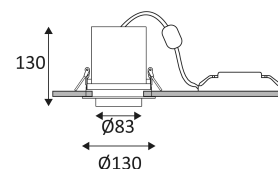

KARL 2 RDX

- 3 in 1 adjustable round semi-recessed spotlight.
- 3000K, 3500K or 4000K as desired via a switch at the back of the luminaire.
- Fastened with springs.
- Remote dimmable converter supplied.
- Compatible with end-of-phase dimmer.

This product contains 1 light source(s) of energy efficiency F.