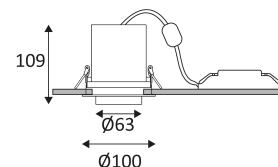

KARL 1 RDX

- 3 in 1 adjustable round recessed semi-recessed spotlight.
- 3000K, 3500K or 4000K as desired via a switch at the back of the luminaire.
- Fastened with springs.
- Remote dimmable converter supplied.
- Compatible with end-of-phase dimmer.

This product contains 1 light source(s) of energy efficiency F.

CODE	COLOR	MATERIAL	AC	DC	LED	T° (K)	LED Lumen	System Lumen
DO54205	MATT BLACK	ALUMINIUM	AC 230V	DC 300mA 36V	13W	3000-3500-4000K	1330 Lm (4000K)	960 Lm (4000K)
DO54230	MATT WHITE	ALUMINIUM	AC 230V	DC 300mA 36V	13W	3000-3500-4000K	1330 Lm (4000K)	960 Lm (4000K)

Recessed ceiling mounting only.

Indoor use only.

Protected against the ingress of solid bodies greater 12 mm. No protection against the ingress of liquids.

Protection against an impact energy of 1 Joule.

Earth wire . Fixture equipped with primary insulation only.

Hole cut to insert luminaire (90 mm)

Minimum ceiling height to insert luminaire. (100mm)

Vertical orientation maximum to 90°.

Horizontal orientation maximum to 355°.

Beam 38°.

3 CCT.

Product in conformity CE.

CRI >90

LED specifications.

UGR below 19.

Photobiological risk RG1

Test on 850°.

Product can not be covered after installation even with insulation.