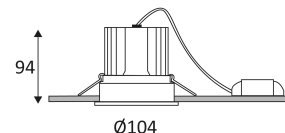

KANI 1 RD

CODE	COLOR	MATERIAL	AC	DC	LED	T° (K)	LED Lumen	System Lumen
DO347NW30	MATT WHITE	CAST ALUMINIUM	AC 230V	DC 500mA 37V	20W	4000K	2260 Lm	1844 Lm

Recessed ceiling mounting only.

Indoor use only.

Protected against the ingress of solid bodies greater than 12 mm. Protected against rain.

Protection against an impact energy of 0,50 Joule.

Live parts are equipped with additional isolation protection, such as reinforced or double insulation.

Hole cut to insert luminaire (95mm)

Beam 40°.

Product in conformity CE.

Colour rendering index >80.

LED specifications.

UGR below 19.

Photobiological risk RG1

Test on 850°.

Product can not be covered after installation even with insulation.

Power supply included.

Connect to a constant current Led power supply of 500mA DC.

The product is dimmable (0-10V).

5 years warranty.

Photometric data available on our website: www.indigo-lighting.com

Replaceable control gear by an electrician.

Replaceable LED light source by an electrician.