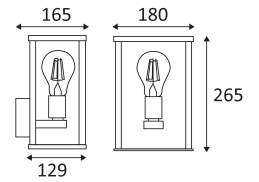

# KADRO E27

- Wall lamp for outdoor lighting.
- Glass diffuser.
- With cable inlet and outlet.

CODE	COLOR	MATERIAL	SOCKET	AC	Watt Max	LAMP
OU25324	ANTHRACITE	ALUMINIUM	E27	AC 230V	8W	CLA

Wall mounting only.