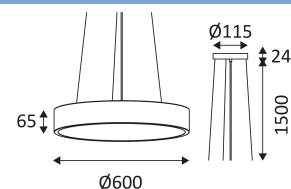

JUNE 3 P

- Decorative hanging fixture.
- Opaline PS diffuser.
- 2700K, 3000K or 4000K as desired via a switch in the luminaire.
- Supplied with black or white hanging cables (adjustable 1.50m max), black or white round base and power cable.
- Dimmable converter built in the device.
- Compatible with start and end-of-phase dimmer.

MATT BLACK

MATT WHITE

Suspended mounting only.

Indoor use only.

Protected against the ingress of solid bodies greater than 1mm. Protected against splashing water.

Protection against an impact energy of 0,35 Joule.

Earth wire . Fixture equipped with primary insulation only.

Beam 120°.

Product in conformity CE.

CRI>80

3 CCT.

LED specifications.

Photobiological risk RG1

Test on 650°.