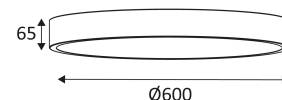

JUNE 3 C

- Decorative wall or ceiling lamp.
- Opaline PS diffuser.
- 2700K, 3000K or 4000K as desired via a switch in the luminaire.
- Dimmable converter built in the device.
- Compatible with start and end-of-phase dimmer.