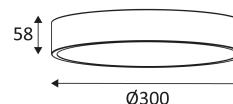

# JUNE 1 C

- Decorative wall or ceiling lamp.
- Opaline PS diffuser.
- 2700K, 3000K or 4000K as desired via a switch in the luminaire.
- Dimmable conveter built in the device.
- Compatible with start and end-of-phase dimmer.