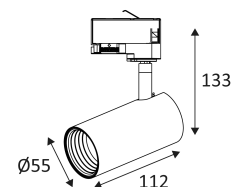

JIMY 2

CODE	COLOR	MATERIAL	AC	LED	T° (K)	LED Lumen	System Lumen
TR131WW25	300	USD	AC 230V	8W	3000K	800 Lm	732 Lm
TR131NW25	300	USD	AC 230V	8W	4000K	850 Lm	779 Lm

Ceiling mounting only.

Indoor use only.

Protected against the ingress of solid bodies greater 12 mm. No protection against the ingress of liquids.

Protection against an impact energy of 0,20 Joule.

Earth wire . Fixture equipped with primary insulation only.

Vertical orientation maximum to 90°.

Horizontal orientation maximum to 330°.

Beam 24°.

Product in conformity CE.

CRI>80

LED specifications.

Photobiological risk RG1

Test on 650°.

Power supply included.

3 years warranty.

Photometric data available on our website: www.indigo-lighting.com

Non-replaceable light source.

Non-replaceable control gear.