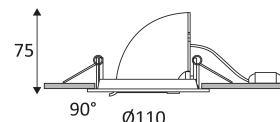

JADE RDX

- Adjustable round recessed spotlight.
- Fastened with springs.
- Remote dimmable converter supplied.
- Compatible with start and end-of-phase dimmer.
- As an option, DALI CD140 dimmable converter to be ordered separately.

This product contains 1 light source(s) of energy efficiency F.

CODE	COLOR	MATERIAL	AC	DC	LED	T° (K)	LED Lumen	System Lumen
DO272WW05	MATT BLACK	CAST ALUMINIUM	AC 230V	DC 350mA 36V	12W	3000K	1400 Lm	1000 Lm
DO272WW30	MATT WHITE	CAST ALUMINIUM	AC 230V	DC 350mA 36V	12W	3000K	1400 Lm	1000 Lm
DO272NW05	MATT BLACK	CAST ALUMINIUM	AC 230V	DC 350mA 36V	12W	4000K	1450 Lm	1030 Lm
DO272NW30	MATT WHITE	CAST ALUMINIUM	AC 230V	DC 350mA 36V	12W	4000K	1450 Lm	1030 Lm

CODE	Watt Max	PRI	SEC	INPUTS	OUTPUTS	Max Case T°	Max Amb. T°
CD140	3-18W	AC 230V	DC 350mA	1	1	80°C	50°C

Recessed ceiling mounting only.

Indoor use only.

Protected against the ingress of solid bodies greater 12 mm. No protection against the ingress of liquids.

Protection against an impact energy of 0,50 Joule.

Product can be connected to low-voltage systems. A safety extra low voltage luminaire in which voltages higher than those of SELV are not generated.

Hole cut to insert luminaire (96mm)

Vertical orientation maximum to 90°.

Horizontal orientation maximum to 350°.

Beam 38°.

Product in conformity CE.

CRI>80

LED specifications.

Photobiological risk RG1

Test on 650°.

Product can not be covered after installation even with insulation.