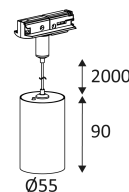

# JACK TP

CODE	COLOR	MATERIAL	AC	LED	T° (K)	LED Lumen	System Lumen
TR41706	MATT BLACK - PINK GOLD	ALUMINIUM	AC 230V	10W	2700-3000-4000K	1120 Lm (4000K)	795 Lm (4000K)
TR41730	MATT WHITE	ALUMINIUM	AC 230V	10W	2700-3000-4000K	1120 Lm (4000K)	865 Lm (4000K)

NOIR MAT - OR ROSE

BLANC MAT

Suspended mounting only.

Indoor use only.

Protected against the ingress of solid bodies greater 12 mm. No protection against the ingress of liquids.

Protection against an impact energy of 0,20 Joule.

Earth wire . Fixture equipped with primary insulation only.

Beam 38°.

Product in conformity CE.

Colour rendering index >90.

Selectable colour temperature.

LED specifications.

Photobiological risk RG1

Test on 850°.