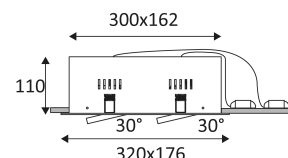

IZA 2 SDX

- 2 in 1 adjustable rectangular recessed downlight.
- 3000K or 4000K as desired via a switch at the back of the luminaire.
- Fastened with springs.
- Remote dimmable converters supplied.
- Compatible with start and end-of-phase dimmer.

This product contains 2 light source(s) of energy efficiency G.

CODE	COLOR	MATERIAL	AC	DC	LED	T° (K)	LED Lumen	System Lumen
DO53205	MATT BLACK	ALUMINIUM	AC 230V	2xDC 600mA 36V	2x24W	3000-4000K	2x2100 Lm (4000K)	2x1790 Lm (4000K)
DO53230	MATT WHITE	ALUMINIUM	AC 230V	2xDC 600mA 36V	2x24W	3000-4000K	2x2100 Lm (4000K)	2x1790 Lm (4000K)

MATT BLACK

MATT WHITE

- Recessed ceiling mounting only.
- Indoor use only.
- Protected against the ingress of solid bodies greater 12 mm. No protection against the ingress of liquids.
- Protection against an impact energy of 0,70 Joule.
- Live parts are equipped with additional isolation protection, such as reinforced or double insulation.
- Rectangular piercing to insert the luminaire. (300x162mm)
- Minimum ceiling height to insert luminaire. (150mm)
- The luminaire can be adjusted vertically up to a maximum of 30° in both directions.
- Beam 60°.
- Product in conformity CE.
- CRI>80
- 2 CCT.
- LED specifications.
- Photobiological risk RG1
- Test on 650°.
- Product can not be covered after installation even with insulation.
- Power supply included.