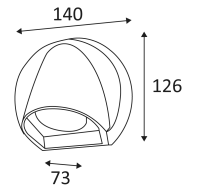

ITO

- Outdoor wall lamp for signage.
- Does not require a converter.
- Dimmable.

This product contains 1 light source(s) of energy efficiency G.

CODE	COLOR	MATERIAL	AC	LED	T° (K)	LED Lumen	System Lumen
OU340WW24	ANTHRACITE	CAST ALUMINIUM	AC 230V	8W	3000K	700 Lm	328 Lm