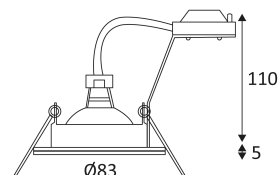

CODE	COLOR	MATERIAL	SOCKET	AC	Watt Max	LAMP
DO19705	BLACK	GLASS	GU10 AUTO	AC 230V	20W	PAR16
DO19730	WHITE	GLASS	GU10 AUTO	AC 230V	20W	PAR16

Recessed ceiling mounting only.

Indoor use only.

Protected against the ingress of solid bodies greater than 1mm. Protected against splashing water.

Protection against an impact energy of 0,20 Joule.

Live parts are equipped with additional isolation protection, such as reinforced or double insulation.

Hole cut to insert luminaire (68mm)

Product in conformity CE.

In compliance with current thermal regulation. (France)

Test on 650°.

Product can not be covered after installation even with insulation.

2 years warranty.

Replaceable light source by an end-user.