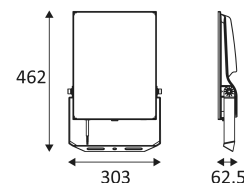

INDY 2

- Spotlight for outdoor lighting.
- Multi-power : 125, 165 or 200W as desired via a switch at the back of the luminaire.
- Diffuser in frosted tempered glass.
- Supplied with 1.00m cable.
- Non-dimmable converter built in the device.

This product contains 1 light source(s) of energy efficiency D.

CODE	COLOR	MATERIAL	AC	LED	T° (K)	LED Lumen	System Lumen
FL101WW05	BLACK	CAST ALUMINIUM	AC 230V	125W	3000K	22100 Lm	20880 Lm
				165W		27850 Lm	25865 Lm
				200W		32150 Lm	30350 Lm
FL101NW05	BLACK	CAST ALUMINIUM	AC 230V	125W	4000K	23500 Lm	19165 Lm
				165W		29650 Lm	23690 Lm
				200W		34200 Lm	27115 Lm

Wall mounting only.

Ground mounting only.

Outdoor use.

Protected against the ingress of dust. Protected against jets of water.

Protection against an impact energy of 2 Joules.

Earth wire . Fixture equipped with primary insulation only.

Vertical orientation maximum to 300°.

Beam 120°.

Product in conformity CE.

CRI>80

LED specifications.

Photobiological risk RG1

Test on 850°.

Power supply included.

5 years warranty.

Photometric data available on our website: www.indigo-lighting.com

Non-replaceable control gear.

Non-replaceable light source.