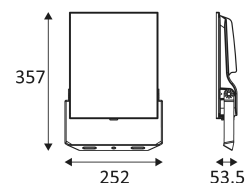

INDY 1 A

- Spotlight for outdoor lighting.
 - Multi-power : 65, 80 or 125W as desired via a switch at the back of the luminaire.
 - Diffuser in clear tempered glass.
 - Asymmetric beam.
 - Supplied with 1.00m cable.
 - Non-dimmable converter built in the device.
- This product contains 1 light source(s) of energy efficiency E.