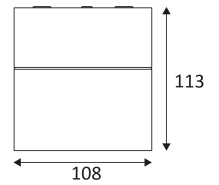

ILY

- Ceiling lamp for outdoor lighting.
- Glass diffuser.
- Non-dimmable converter built in the device.

This product contains 1 light source(s) of energy efficiency G.

CODE	COLOR	MATERIAL	AC	LED	T° (K)	LED Lumen	System Lumen
OU512WW05	MATT BLACK	CAST ALUMINIUM	AC 230V	5W	3000K	450 Lm	210 Lm
OU512WW24	ANTHRACITE	CAST ALUMINIUM	AC 230V	5W	3000K	450 Lm	210 Lm