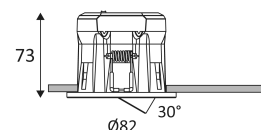

IENA RDX-230

RE
2020

- 4 in 1 adjustable round recessed spotlight.
- 2700K, 3000K, 4000K or 6000K as desired via a switch at the back of the luminaire.
- Fastened with springs.
- Can be covered with peeled or blown insulation.
- Automatic double terminal block.
- Does not require a converter.
- Dimmable.
- Compatible with end-of-phase dimmer.

This product contains 1 light source(s) of energy efficiency F.

CODE	COLOR	MATERIAL	AC	LED	T° (K)	LED Lumen	System Lumen
DO44605	MATT BLACK	ALU.+COMPOSITE	AC 230V	5W	2700-3000-4000-6000K	620 Lm (4000K)	506 Lm (4000K)
DO44630	MATT WHITE	ALU.+COMPOSITE	AC 230V	5W	2700-3000-4000-6000K	620 Lm (4000K)	506 Lm (4000K)

Recessed ceiling mounting only.

Indoor use only.

Protected against the ingress of dust. Protected against jets of water.

Protection against an impact energy of 2 Joules.

Live parts are equipped with additional isolation protection, such as reinforced or double insulation.

Hole cut to insert luminaire (68mm)

The luminaire can be adjusted vertically up to a maximum of 30°.

Beam 60°.

Product in conformity CE.

CRI>80

4 CCT.

LED specifications.

Photobiological risk RG1

In compliance with current thermal regulation. (France)

Test on 850°.

Product can be covered after installation with insulation. (not blown)

Product can be covered after installation with insulation. (unrolled or blown)

Luminaire with a 230V LED module.