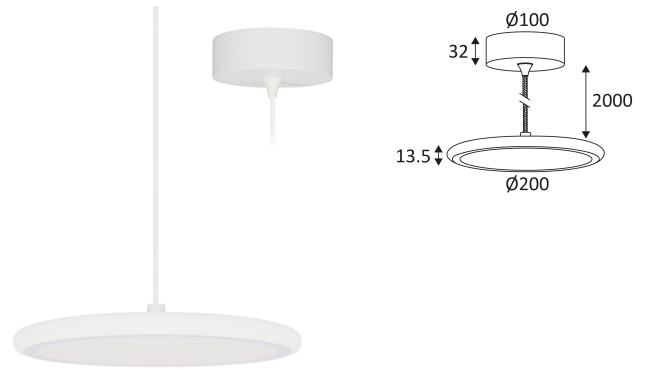

HELLO 2 P

- Decorative hanging lamp.
- PMMA diffuser.
- Supplied with black or white textile power cable (adjustable up to 2.00m max).
- Dimmable converter built in in the base.
- Compatible with start and end-of-phase dimmer.

This product contains 1 light source(s) of energy efficiency F.

CODE	COLOR	MATERIAL	AC	LED	T° (K)	LED Lumen	System Lumen
SU167WW05	MATT BLACK	ALUMINIUM	AC 230V	18W	3000K	2160 Lm	1835 Lm
SU167WW30	MATT WHITE	ALUMINIUM	AC 230V	18W	3000K	2160 Lm	1835 Lm

-  Suspended mounting only.
-  Indoor use only.
-  Protected against the ingress of solid bodies greater 12 mm. No protection against the ingress of liquids.
-  Protection against an impact energy of 0,70 Joule.
-  Live parts are equipped with additional isolation protection, such as reinforced or double insulation.
-  Beam 110°.
-  Product in conformity CE.
-  CRI >80
-  LED specifications.
-  Photobiological risk RG1
-  Test on 650°.
-  Power supply included.
-  The product is dimmable.
-  3 years warranty.
-  Photometric data available on our website: www.indigo-lighting.com