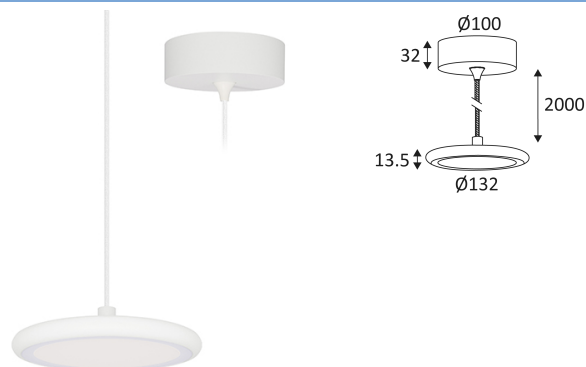

HELLO 1 P

- Decorative hanging lamp.
- PMMA diffuser.
- Supplied with black or white textile power cable (adjustable up to 2.00m max).
- Dimmable converter built in the base.
- Compatible with start and end-of-phase dimmer.

This product contains 1 light source(s) of energy efficiency F.

CODE	COLOR	MATERIAL	AC	LED	T° (K)	LED Lumen	System Lumen
SU166WW05	MATT BLACK	ALUMINIUM	AC 230V	11W	3000K	1300 Lm	1070 Lm
SU166WW30	MATT WHITE	ALUMINIUM	AC 230V	11W	3000K	1300 Lm	1070 Lm

Suspended mounting only.

Indoor use only.

Protected against the ingress of solid bodies greater 12 mm. No protection against the ingress of liquids.

Protection against an impact energy of 0,70 Joule.

Live parts are equipped with additional isolation protection, such as reinforced or double insulation.

Beam 110°.

Product in conformity CE.

CRI>80

LED specifications.

Photobiological risk RG1

Test on 650°.

Power supply included.

The product is dimmable.