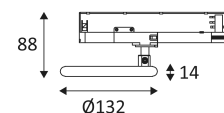

HELLO 1 D

- Spotlight for diffuse lighting.
- Adapter for Track III SURFACE.
- Dimmable.converter built in the device.
- Compatible with end-of-phase dinner.
- Reserve a specific phase of the track for the dimmable products.

This product contains 1 light source(s) of energy efficiency G.