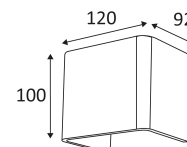

This product contains 1 light source(s) of energy efficiency F.

CODE	COLOR	MATERIAL	AC	LED	T° (K)	LED Lumen	System Lumen
WA17030	MATT WHITE	ALUMINIUM	AC 230V	6W	2000-3000K	620 Lm (3000K)	412 Lm (3000K)
WA17041	POLISHED ALUMINIUM	ALUMINIUM	AC 230V	6W	2000-3000K	620 Lm (3000K)	412 Lm (3000K)
WA17070	MARBLE	ALUMINIUM	AC 230V	6W	2000-3000K	620 Lm (3000K)	412 Lm (3000K)