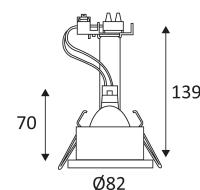

# HD1070 R GU5.3

RE  
2020

- Fixed round recessed spotlight.
- Sanded protective glass.
- Fastened with springs.
- Transformer to be ordered separately.

CODE	COLOR	MATERIAL	SOCKET	AC	Watt Max	LAMP
HD107004	WHITE	ALUMINIUM	GU5.3	AC 12V	50W	MR16
HD107021	SATIN NICKEL	ALUMINIUM	GU5.3	AC 12V	50W	MR16

Hole cut to insert luminaire (68mm)

Product in conformity CE.

In compliance with current thermal regulation. (France)

Test on 650°.

Product can not be covered after installation even with insulation.

Power supply not included.