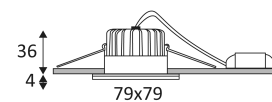

HD1014 S

CODE	COLOR	MATERIAL	AC	DC	LED	T° (K)	LED Lumen	System Lumen
DO11425	ALUMINIUM	CAST ALUMINIUM	AC 230V	DC 350mA 18V	6W	3000K	760 Lm	655 Lm
DO11430	MATT WHITE	CAST ALUMINIUM	AC 230V	DC 350mA 18V	6W	3000K	760 Lm	655 Lm
DO11325	ALUMINIUM	CAST ALUMINIUM	AC 230V	DC 350mA 18V	6W	4000K	820 Lm	705 Lm
DO11330	MATT WHITE	CAST ALUMINIUM	AC 230V	DC 350mA 18V	6W	4000K	820 Lm	705 Lm

Recessed ceiling mounting only.

Indoor use only.

Protected against the ingress of dust. Protected against jets of water.

Protection against an impact energy of 0,20 Joule.

Product can be connected to low-voltage systems. A safety extra low voltage luminaire in which voltages higher than those of SELV are not generated.

Hole cut to insert luminaire (60mm)

Beam 38°.

Product in conformity CE.

Colour rendering index >80.

LED specifications.

Photobiological risk RG1

In compliance with current thermal regulation (France).

Test on 650°.

Product can be covered after installation with insulation. (not blown)

Class II power supply included.

Connect to a constant current Led power supply of 350mA DC.

5 years warranty.