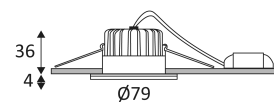

HD1014 R

CODE	COLOR	MATERIAL	AC	DC	LED	T° (K)	LED Lumen	System Lumen
HD1014R25	ALUMINIUM	CAST ALUMINIUM	AC 230V	DC 350mA 18V	6W	3000K	760 Lm	655 Lm
HD1014R30	MATT WHITE	CAST ALUMINIUM	AC 230V	DC 350mA 18V	6W	3000K	760 Lm	655 Lm

Recessed ceiling mounting only.

Indoor use only.

Protected against the ingress of dust. Protected against jets of water.

Protection against an impact energy of 0,20 Joule.

Product can be connected to low-voltage systems. A safety extra low voltage luminaire in which voltages higher than those of SELV are not generated.

Hole cut to insert luminaire (60mm)

Beam 38°.

Product in conformity CE.

Colour rendering index >80.

LED specifications.

Photobiological risk RG1

In compliance with current thermal regulation (France).

Test on 650°.

Product can be covered after installation with insulation. (not blown)

Class II power supply included.

Connect to a constant current Led power supply of 350mA DC.

5 years warranty.

Photometric data available on our website: www.indigo-lighting.com