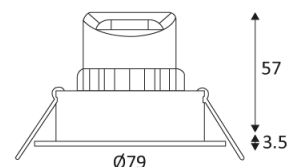

HD1014 R-230

CODE	COLOR	MATERIAL	AC	LED	T° (K)	LED Lumen	System Lumen
DO17630	MATT WHITE	CAST ALUMINIUM	AC 230V	7W	3000K	700 Lm	640 Lm
DO17730	MATT WHITE	CAST ALUMINIUM	AC 230V	7W	4000K	750 Lm	650 Lm

Recessed ceiling mounting only.

Indoor use only.

Protected against the ingress of dust. Protected against jets of water.

Protection against an impact energy of 0,50 Joule.

Live parts are equipped with additional isolation protection, such as reinforced or double insulation.

Hole cut to insert luminaire (60mm)

Beam 38°

Product in conformity CE.

Colour rendering index >80.

LED specifications.

Photobiological risk RG1

In compliance with current thermal regulation (France).

Test on 650°.

Product can be covered after installation with insulation. (not blown)

Luminaire with a 230V LED module.

3 years warranty.

Photometric data available on our website: www.indigo-lighting.com