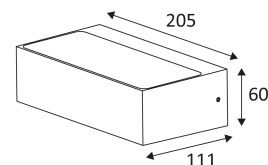

HARRY A

- Wall lamp for outdoor lighting.
- Down lighting.
- Asymmetric beam.
- With cable inlet and outlet.
- Non-dimmable converter built in the device.

This product contains 3 light source(s) of energy efficiency F.