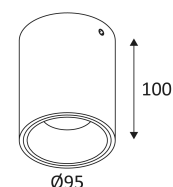

# HAPPY 3

- Fixed round ceiling lamp.
- Non-dimmable converter built in in the device.

This product contains 1 light source(s) of energy efficiency F.

| CODE      | COLOR                     | MATERIAL  | AC      | LED | T° (K) | LED Lumen | System Lumen |
|-----------|---------------------------|-----------|---------|-----|--------|-----------|--------------|
| WA221WW05 | MATT BLACK                | ALUMINIUM | AC 230V | 18W | 3000K  | 1570 Lm   | 1170 Lm      |
| WA221WW08 | MATT BLACK - CHAMPAGNE    | ALUMINIUM | AC 230V | 18W | 3000K  | 1570 Lm   | 1170 Lm      |
| WA221WW17 | MATT BLACK - SILVER       | ALUMINIUM | AC 230V | 18W | 3000K  | 1570 Lm   | 1170 Lm      |
| WA221WW23 | MATT BLACK - BLACK CHROME | ALUMINIUM | AC 230V | 18W | 3000K  | 1570 Lm   | 1170 Lm      |
| WA221WW30 | MATT WHITE                | ALUMINIUM | AC 230V | 18W | 3000K  | 1570 Lm   | 1170 Lm      |
| WA221WW49 | MATT WHITE - CHAMPAGNE    | ALUMINIUM | AC 230V | 18W | 3000K  | 1570 Lm   | 1170 Lm      |
| WA221WW53 | MATT WHITE - SILVER       | ALUMINIUM | AC 230V | 18W | 3000K  | 1570 Lm   | 1170 Lm      |
| WA221WW22 | MATT WHITE - CHROME BLACK | ALUMINIUM | AC 230V | 18W | 3000K  | 1570 Lm   | 1170 Lm      |
| WA240WW05 | MATT BLACK                | ALUMINIUM | AC 230V | 18W | 3000K  | 1570 Lm   | 1170 Lm      |
| WA240WW08 | MATT BLACK - CHAMPAGNE    | ALUMINIUM | AC 230V | 18W | 3000K  | 1570 Lm   | 1170 Lm      |
| WA240WW17 | MATT BLACK - SILVER       | ALUMINIUM | AC 230V | 18W | 3000K  | 1570 Lm   | 1170 Lm      |
| WA240WW23 | MATT BLACK - BLACK CHROME | ALUMINIUM | AC 230V | 18W | 3000K  | 1570 Lm   | 1170 Lm      |
| WA240WW30 | MATT WHITE                | ALUMINIUM | AC 230V | 18W | 3000K  | 1570 Lm   | 1170 Lm      |
| WA240WW49 | MATT WHITE - CHAMPAGNE    | ALUMINIUM | AC 230V | 18W | 3000K  | 1570 Lm   | 1170 Lm      |
| WA240WW53 | MATT WHITE - SILVER       | ALUMINIUM | AC 230V | 18W | 3000K  | 1570 Lm   | 1170 Lm      |
| WA240WW22 | MATT WHITE - CHROME BLACK | ALUMINIUM | AC 230V | 18W | 3000K  | 1570 Lm   | 1170 Lm      |