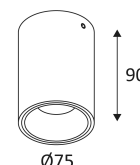

HAPPY 2

- Fixed round ceiling lamp.
- Non-dimmable or dimmable converter built in in the device.

This product contains 1 light source(s) of energy efficiency F.

CODE	COLOR	MATERIAL	AC	LED	T° (K)	LED Lumen	System Lumen
WA220WW05	MATT BLACK	ALUMINIUM	AC 230V	13W	3000K	1155 Lm	855 Lm
WA220WW08	MATT BLACK - CHAMPAGNE	ALUMINIUM	AC 230V	13W	3000K	1155 Lm	855 Lm
WA220WW17	MATT BLACK - SILVER	ALUMINIUM	AC 230V	13W	3000K	1155 Lm	855 Lm
WA220WW23	MATT BLACK - BLACK CHROME	ALUMINIUM	AC 230V	13W	3000K	1155 Lm	855 Lm
WA220WW30	MATT WHITE	ALUMINIUM	AC 230V	13W	3000K	1155 Lm	855 Lm
WA220WW49	MATT WHITE - CHAMPAGNE	ALUMINIUM	AC 230V	13W	3000K	1155 Lm	855 Lm
WA220WW53	MATT WHITE - SILVER	ALUMINIUM	AC 230V	13W	3000K	1155 Lm	855 Lm
WA220WW22	MATT WHITE - CHROME BLACK	ALUMINIUM	AC 230V	13W	3000K	1155 Lm	855 Lm
WA239WW05	MATT BLACK	ALUMINIUM	AC 230V	13W	3000K	1155 Lm	855 Lm
WA239WW08	MATT BLACK - CHAMPAGNE	ALUMINIUM	AC 230V	13W	3000K	1155 Lm	855 Lm
WA239WW17	MATT BLACK - SILVER	ALUMINIUM	AC 230V	13W	3000K	1155 Lm	855 Lm
WA239WW23	MATT BLACK - BLACK CHROME	ALUMINIUM	AC 230V	13W	3000K	1155 Lm	855 Lm
WA239WW30	MATT WHITE	ALUMINIUM	AC 230V	13W	3000K	1155 Lm	855 Lm
WA239WW49	MATT WHITE - CHAMPAGNE	ALUMINIUM	AC 230V	13W	3000K	1155 Lm	855 Lm
WA239WW53	MATT WHITE - SILVER	ALUMINIUM	AC 230V	13W	3000K	1155 Lm	855 Lm
WA239WW22	MATT WHITE - CHROME BLACK	ALUMINIUM	AC 230V	13W	3000K	1155 Lm	855 Lm