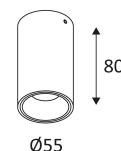

HAPPY 1

- Fixed round ceiling lamp.
- Non-dimmable or dimmable converter built in in the device.

This product contains 1 light source(s) of energy efficiency G.

CODE	COLOR	MATERIAL	AC	LED	T° (K)	LED Lumen	System Lumen
WA219WW05	MATT BLACK	ALUMINIUM	AC 230V	7W	3000K	600 Lm	435 Lm
WA219WW08	MATT BLACK - CHAMPAGNE	ALUMINIUM	AC 230V	7W	3000K	600 Lm	435 Lm
WA219WW17	MATT BLACK - SILVER	ALUMINIUM	AC 230V	7W	3000K	600 Lm	435 Lm
WA219WW23	MATT BLACK - BLACK CHROME	ALUMINIUM	AC 230V	7W	3000K	600 Lm	435 Lm
WA219WW30	MATT WHITE	ALUMINIUM	AC 230V	7W	3000K	600 Lm	435 Lm
WA219WW49	MATT WHITE - CHAMPAGNE	ALUMINIUM	AC 230V	7W	3000K	600 Lm	435 Lm
WA219WW53	MATT WHITE - SILVER	ALUMINIUM	AC 230V	7W	3000K	600 Lm	435 Lm
WA219WW22	MATT WHITE - CHROME BLACK	ALUMINIUM	AC 230V	7W	3000K	600 Lm	435 Lm
WA238WW05	MATT BLACK	ALUMINIUM	AC 230V	7W	3000K	600 Lm	435 Lm
WA238WW08	MATT BLACK - CHAMPAGNE	ALUMINIUM	AC 230V	7W	3000K	600 Lm	435 Lm
WA238WW17	MATT BLACK - SILVER	ALUMINIUM	AC 230V	7W	3000K	600 Lm	435 Lm
WA238WW23	MATT BLACK - BLACK CHROME	ALUMINIUM	AC 230V	7W	3000K	600 Lm	435 Lm
WA238WW30	MATT WHITE	ALUMINIUM	AC 230V	7W	3000K	600 Lm	435 Lm
WA238WW49	MATT WHITE - CHAMPAGNE	ALUMINIUM	AC 230V	7W	3000K	600 Lm	435 Lm
WA238WW53	MATT WHITE - SILVER	ALUMINIUM	AC 230V	7W	3000K	600 Lm	435 Lm
WA238WW22	MATT WHITE - CHROME BLACK	ALUMINIUM	AC 230V	7W	3000K	600 Lm	435 Lm

 Beam 40°.

 Product in conformity CE.

 CRI>90

 LED specifications.

UGR
<19 UGR below 19.

RG1 Photobiological risk RG1

650° Test on 650°.

 Power supply included.