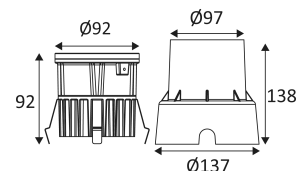

GYRO

- Round floor recessed fixture.
- Recessed box and 1.00m cable supplied.
- Non-dimmable converter built in the device.

This product contains 1 light source(s) of energy efficiency G.

CODE	COLOR	MATERIAL	AC	LED	T° (K)	LED Lumen	System Lumen
OU425WW05	BLACK	GLASS	AC 230V	6W	3000K	500 Lm	450 Lm
OU425NW05	BLACK	GLASS	AC 230V	6W	4000K	550 Lm	490 Lm

 Recessed floor mounting only.

 Indoor and outdoor use.

 Dust-tight. Watertight (immersible).

 Protection against an impact energy of 5 Joules.

 Earth wire . Fixture equipped with primary insulation only.

 Hole cut to insert recessed housing. (137mm).

 Beam 20°.

 Product in conformity CE.

 Colour rendering index >80.

 LED specifications.
L70B50
50.000h

 Photobiological risk RG1

 Test on 650°.

 Power supply included.