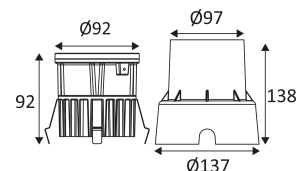

GYRO A

- Round floor recessed fixture.
- Wall washer.
- Recessed box and 1.00m cable supplied.
- Non-dimmable converter built in the device.

This product contains 1 light source(s) of energy efficiency G.