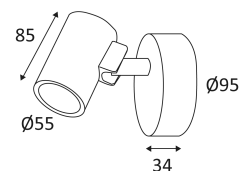

CODE	COLOR	MATERIAL	AC	LED	T° (K)	LED Lumen	System Lumen
OU18524	ANTHRACITE	CAST ALUMINIUM	AC 230V	8W	3000K	760 Lm	463 Lm

Wall and ceiling mounting only.

Outdoor use.

Protected against dust. Protected against jets of water.

Protection against an impact energy of 0,70 Joule.

Earth wire . Fixture equipped with primary insulation only.

Vertical orientation maximum to 90°.

Horizontal orientation maximum to 330°.

Beam 38°.

Product in conformity CE.