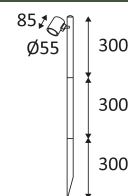

GUNZY P

- Accent spotlight for outdoor lighting.
- 2.50 m cable and stake to be buried included.
- Does not require a converter.
- Non dimmable.

This product contains 1 light source(s) of energy efficiency F.

CODE	COLOR	MATERIAL	AC	LED	T° (K)	LED Lumen	System Lumen
OU18724	ANTHRACITE	CAST ALUMINIUM	AC 230V	8W	3000K	760 Lm	463 Lm

ACCESSOIRES	DESCRIPTION	
OU48405	CONNECTOR 2PIN IP68	
OU48505	CONNECTOR 3PIN IP68	

Ground mounting only.

Outdoor use.

Protected against penetration of dust
Protected against water jets.

Protection against an impact energy of 0,70 Joule.

Earth wire . Fixture equipped with primary insulation only.

Vertical orientation maximum to 90°.

Horizontal orientation maximum to 330°.

Beam 38°.

Product in conformity CE.

CRI>80

LED specifications.

Photobiological risk RG1

Test on 650°.

Luminaire with a 230V LED module.

3 years warranty.

Photometric data available on our website: www.indigo-lighting.com