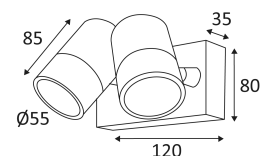

GUNZY 2 S

- Wall lamp for outdoor lighting.
- Exposed base with cable inlet and outlet.
- Does not require a converter.
- Non dimmable.

This product contains 2 light source(s) of energy efficiency F.

CODE	COLOR	MATERIAL	AC	LED	T° (K)	LED Lumen	System Lumen
OU18624	ANTHRACITE	CAST ALUMINIUM	AC 230V	2x8W	3000K	2x760 Lm	2x463 Lm

Wall mounting only.

Outdoor use.

Protected against dust. Protected against jets of water.

Protection against an impact energy of 0,70 Joule.

Earth wire . Fixture equipped with primary insulation only.

Vertical orientation maximum to 90°.

Horizontal orientation maximum to 180°.

Beam 38°.

Product in conformity CE.

CRI>80

LED specifications.

Photobiological risk RG1

Test on 650°.

Luminaire with a 230V LED module.

3 years warranty.

Photometric data available on our website: www.indigo-lighting.com

Replaceable LED light source by an electrician.