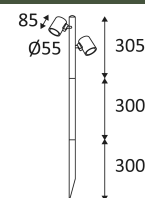

CODE	COLOR	MATERIAL	AC	LED	T° (K)	LED Lumen	System Lumen
OU457WW24	ANTHRACITE	CAST ALUMINIUM	AC 230V	2x8W	3000K	2x760 Lm	2x463 Lm

ACCESSOIRES	DESCRIPTION	
OU48405	CONNECTOR 2PIN IP68	
OU48505	CONNECTOR 3PIN IP68	

 Vertical orientation maximum to 90°.

 Horizontal orientation maximum to 330°.

 Beam 38°.

 Product in conformity CE.

 CRI>80

 LED specifications.

 Photobiological risk RG1

 Test on 650°.