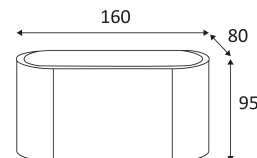

GLAM 90

- Decorative wall lamp.
- Up and down lighting.
- Dimmable converter built in the device.
- Compatible with start and end-of-phase dimmer.

This product contains 1 light source(s) of energy efficiency G.