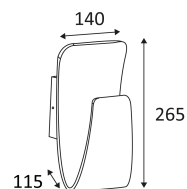

GLAM 265

- Decorative wall lamp.
- Non dimmable converter built in in the device.

This product contains 1 light source(s) of energy efficiency E.

CODE	COLOR	MATERIAL	AC	LED	T° (K)	LED Lumen	System Lumen
WA11018	MATT BLACK - GOLDEN	ALUMINIUM	AC 230V	7,5W	3000K	900 Lm	385 Lm

Wall mounting only.

Indoor use only.

Protected against the ingress of solid bodies greater 12 mm. No protection against the ingress of liquids.

Protection against an impact energy of 0,20 Joule.

Earth wire . Fixture equipped with primary insulation only.

Product in conformity CE.

CRI>90

LED specifications.

Photobiological risk RG1

Test on 650°.

Power supply included.

3 years warranty.

Photometric data available on our website: www.indigo-lighting.com

Replaceable LED light source by an electrician.

Replaceable control gear by an electrician.