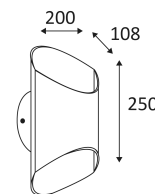

GLAM 250

- Decorative wall lamp.
- Up and down lighting.
- Dimmable converter built in the device.
- Comptabile with start- and end-phase dimmer.

This product contains 1 light source(s) of energy efficiency G.