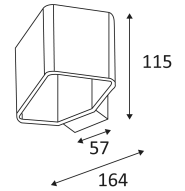

GLAM 164

- Decorative wall lamp.
- UP and down lighting.
- Non-dimmable converter built in the device.

This product contains 1 light source(s) of energy efficiency E.

CODE	COLOR	MATERIAL	AC	LED	T° (K)	LED Lumen	System Lumen
WA11130	MATT WHITE	ALUMINIUM	AC 230V	7,5W	3000K	550 Lm	347 Lm
WA11141	POLISHED ALUMINIUM	ALUMINIUM	AC 230V	7,5W	3000K	550 Lm	347 Lm