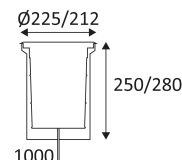

GL08

This product contains 2 light source(s) of energy efficiency F.

CODE	MATERIAL	AC	LED	T° (K)	System Lumen	α
GL08D24X30	STAINLESS STEEL 316	AC 230V	17W	3000K	1390 Lm	24°
GL08D38X30	STAINLESS STEEL 316	AC 230V	17W	3000K	1390 Lm	38°
GL08D60X30	STAINLESS STEEL 316	AC 230V	17W	3000K	1390 Lm	60°

ACCESSOIRES	DESCRIPTION	
JB5	IP68 PARALLEL CONNECTION BOX WITH GEL	
WC59	IP68 CONNECTOR	

 Recessed floor mounting only.

 Outdoor use.

 IP67 Dust-tight. Watertight (immersible).

 IK10 Protection against an impact energy of 20 Joules.

 Earth wire . Fixture equipped with primary insulation only.

 20° Vertical orientation maximum to 20°.

 CE Product in conformity CE.

 CRI >80 Colour rendering index >80.

 LED L70B10 70.000h LED specifications.