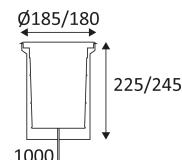

GL07

This product contains 1 light source(s) of energy efficiency F.

CODE	MATERIAL	AC	LED	T° (K)	System Lumen	α
GL07D24X30	STAINLESS STEEL 316	AC 230V	8,5W	3000K	695 Lm	24°
GL07D24X40	STAINLESS STEEL 316	AC 230V	8,5W	4000K	695 Lm	24°
GL07D38X30	STAINLESS STEEL 316	AC 230V	8,5W	3000K	695 Lm	38°
GL07D38X40	STAINLESS STEEL 316	AC 230V	8,5W	4000K	695 Lm	38°
GL07D60X30	STAINLESS STEEL 316	AC 230V	8,5W	3000K	695 Lm	60°
GL07D60X40	STAINLESS STEEL 316	AC 230V	8,5W	4000K	695 Lm	60°

ACCESSOIRES	DESCRIPTION	
JB5	IP68 PARALLEL CONNECTION BOX WITH GEL	
WC59	IP68 CONNECTOR	

 Recessed floor mounting only.

 Outdoor use.

 Dust-tight. Watertight (immersible).

 Protection against an impact energy of 20 Joules.