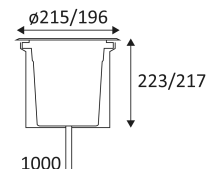

GL06

This product contains 1 light source(s)

CODE	MATERIAL	AC	LED	T° (K)	LED Lumen	System Lumen	L (mm)
GL06X30	STAINLESS STEEL 316	AC 230V	21W	3000K	1650 Lm	970 Lm	215

ACCESSOIRES	DESCRIPTION	
JB5	IP68 PARALLEL CONNECTION BOX WITH GEL	
WC59	IP68 CONNECTOR	

Recessed floor mounting only.

Outdoor use.

Dust-tight. Watertight (immersible).

Protection against an impact energy of 5 Joules.

Earth wire . Fixture equipped with primary insulation only.

Hole cut to insert recessed housing. (196mm).

Beam 20°.

Product in conformity CE.

Colour rendering index >80.

LED specifications.
L70B10
30.000h

Power supply included.

Clean regularly with a suitable product to prevent corrosion. No mordant or abrasive material.

5 years warranty.

Replaceable control gear by an electrician.

Replaceable LED light source by an electrician.